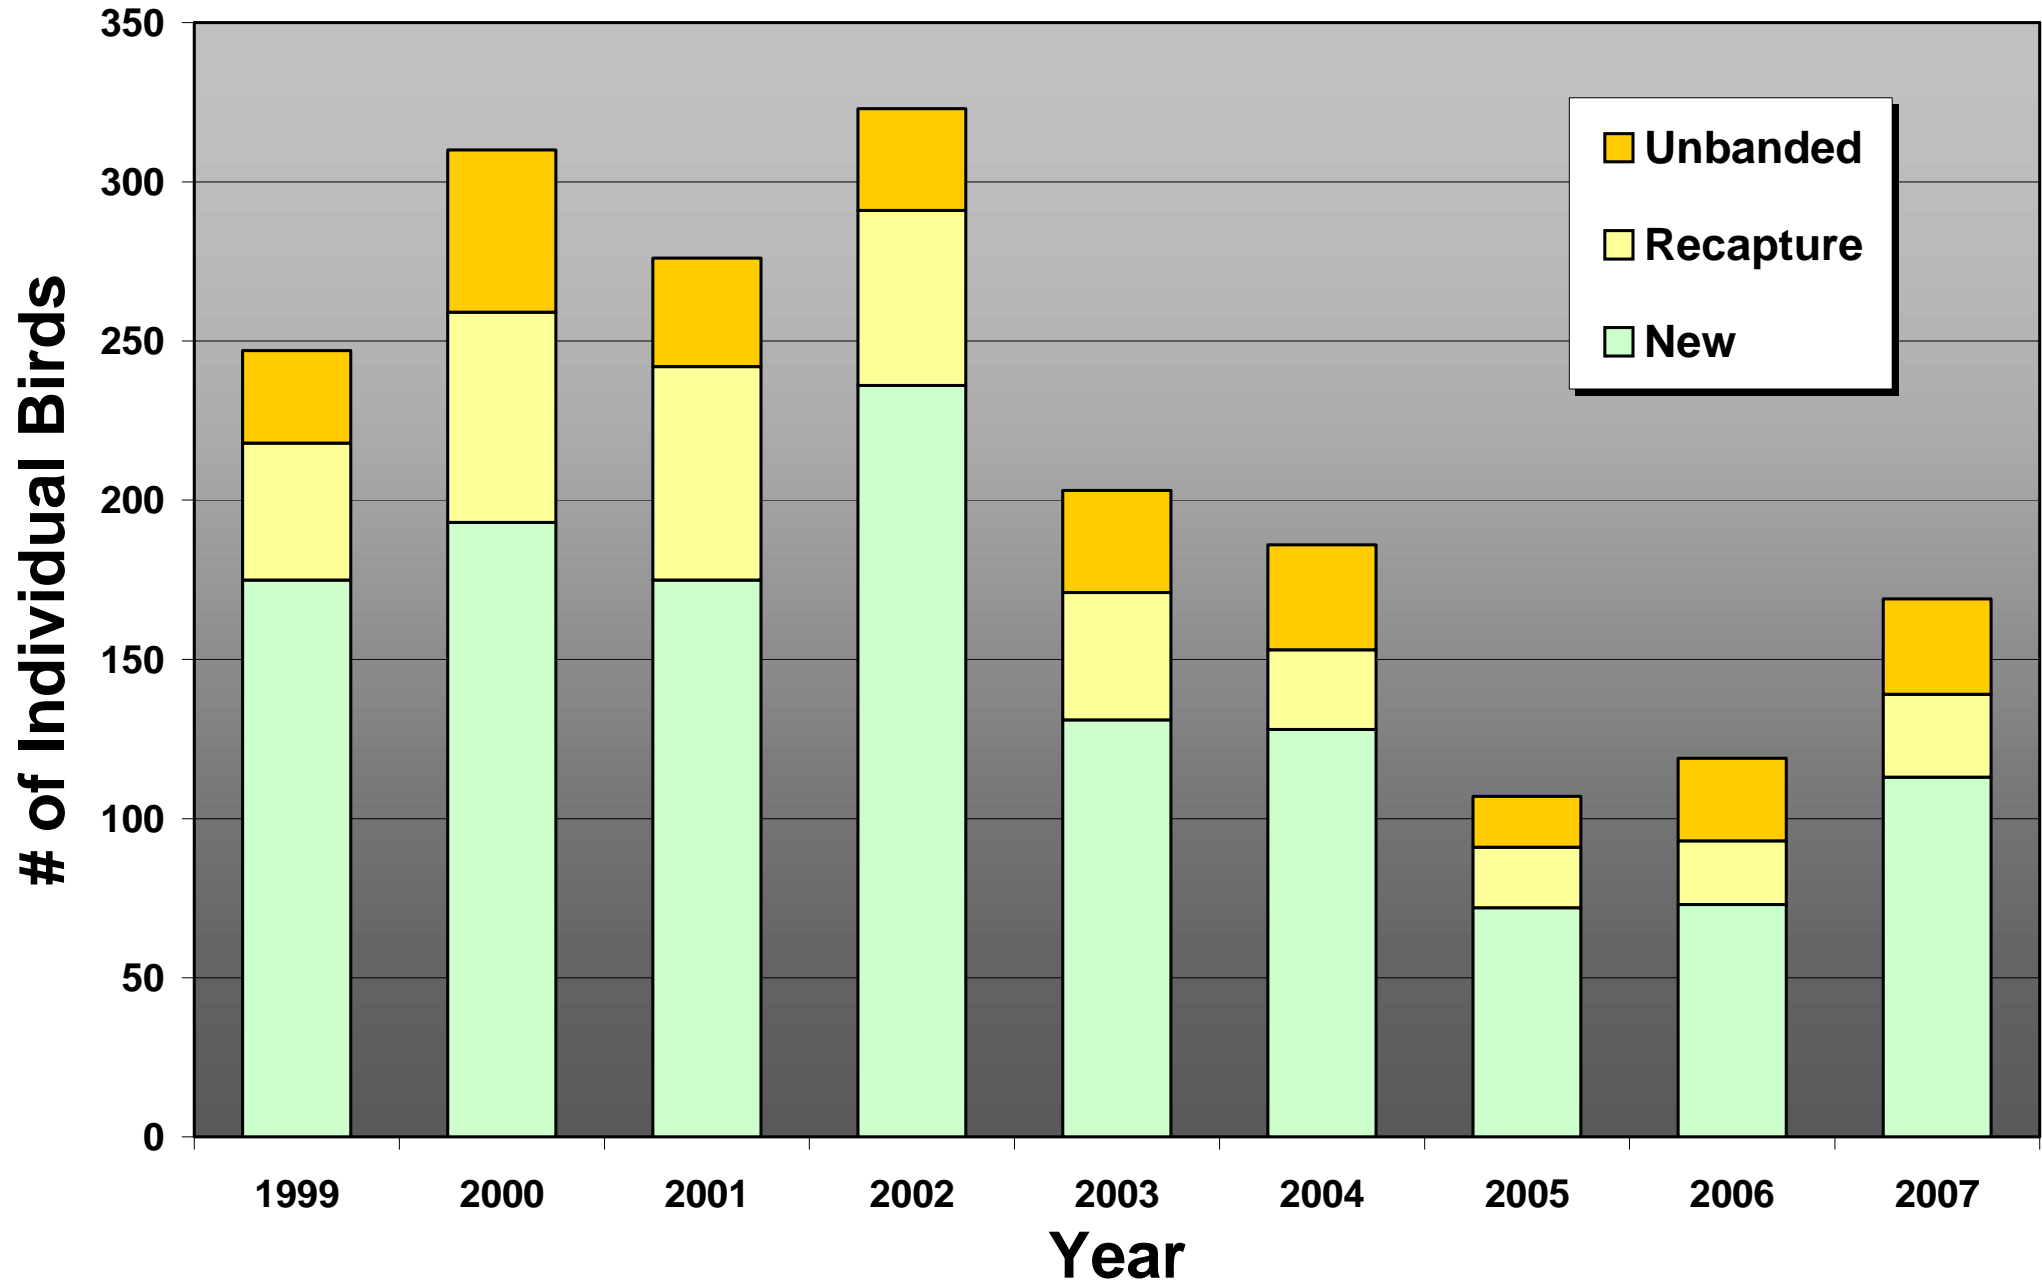

# Starr Ranch MAPS Summary Results

**Unbanded = birds handled but not banded**

**Recapture = birds captured that were previously banded**

**New = birds captured and banded for the first time**